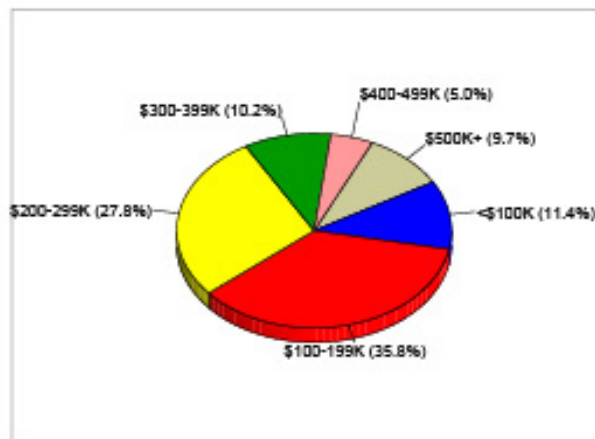

Households

2010 Households by Income

2010 Population by Age

2010 Owner Occupied HUs by Value

2010 Employed 16+ by Occupation

2010 Population by Race

2010 Percent Hispanic Origin: 2.3%

Source: U.S. Bureau of the Census, 2000 Census of Population and Housing. ESRI forecasts for 2010 and 2015.