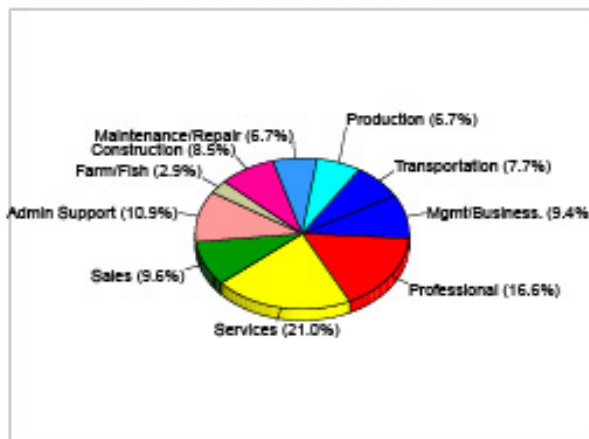

business@mt.gov
Mineral County, MT (30061)
Geography: County

Households

2010 Households by Income

2010 Population by Age

2010 Owner Occupied HUs by Value

2010 Employed 16+ by Occupation

2010 Population by Race