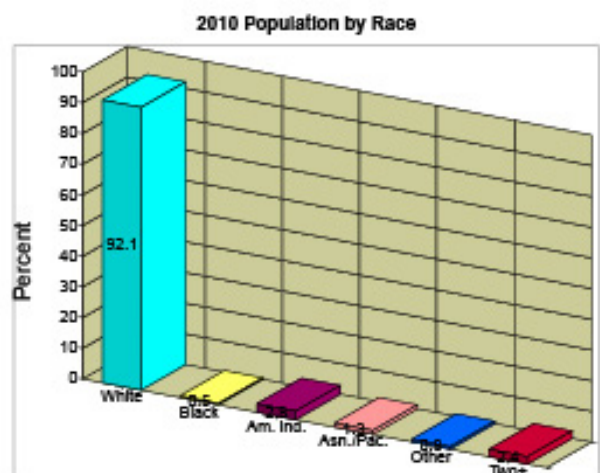

business@mt.gov
Mineral County, MT (30061)
Geography: County

Households

2010 Households by Income

2010 Population by Age

2010 Owner Occupied HUs by Value

2010 Employed 16+ by Occupation

2010 Population by Race

2010 Percent Hispanic Origin: 1.7%

Source: U.S. Bureau of the Census, 2000 Census of Population and Housing. ESRI forecasts for 2010 and 2015.

business@mt.gov
Missoula County, MT (30063)
Geography: County