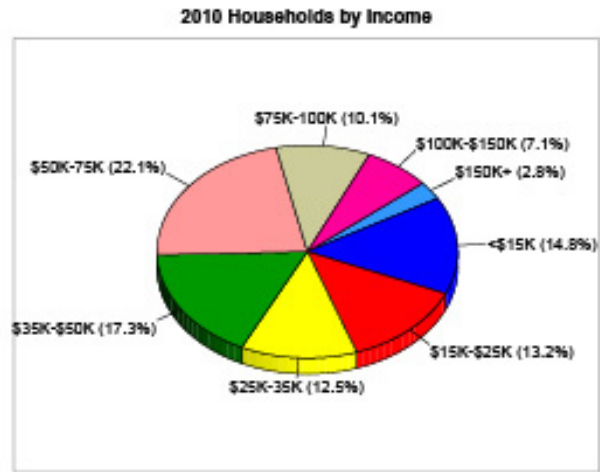

business@mt.gov
Mineral County, MT (30061)
Geography: County

Households

2010 Households by Income

2010 Population by Age

2010 Owner Occupied HUs by Value

2010 Employed 16+ by Occupation

2010 Population by Race

2010 Percent Hispanic Origin: 1.7%

Source: U.S. Bureau of the Census, 2000 Census of Population and Housing. ESRI forecasts for 2010 and 2015.

business@mt.gov
Missoula County, MT (30063)
Geography: County