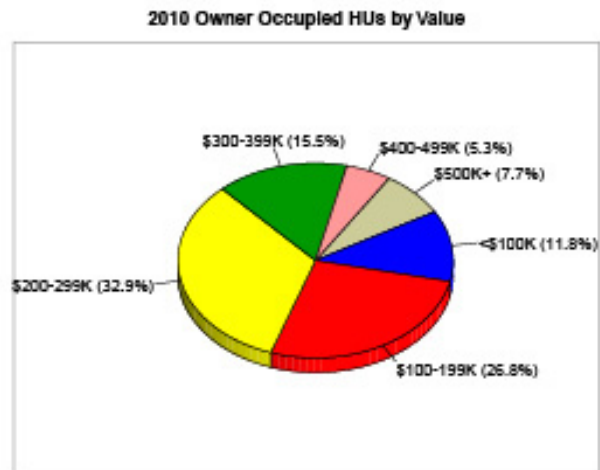

business@mt.gov
Mineral County, MT (30061)
Geography: County

Households

2010 Households by Income

2010 Population by Age

2010 Owner Occupied HUs by Value

2010 Employed 16+ by Occupation

2010 Population by Race

2010 Percent Hispanic Origin: 1.7%

Source: U.S. Bureau of the Census, 2000 Census of Population and Housing. ESRI forecasts for 2010 and 2015.

business@mt.gov
Missoula County, MT (30063)
Geography: County