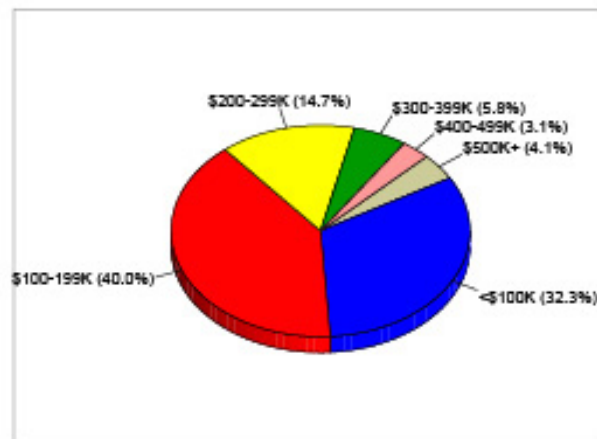

business@mt.gov
Mineral County, MT (30061)
Geography: County

Households

2010 Households by Income

2010 Population by Age

2010 Owner Occupied HUs by Value

2010 Employed 16+ by Occupation

2010 Population by Race

2010 Percent Hispanic Origin: 1.7%

Source: U.S. Bureau of the Census, 2000 Census of Population and Housing. ESRI forecasts for 2010 and 2015.

business@mt.gov
Missoula County, MT (30063)
Geography: County