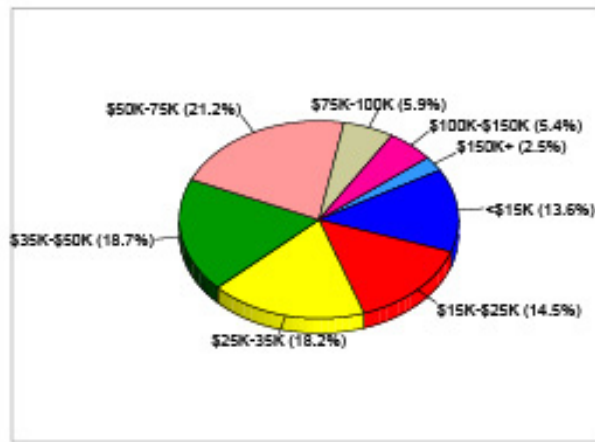

2010 Percent Hispanic Origin: 1.7%

Source: U.S. Bureau of the Census, 2000 Census of Population and Housing. ESRI forecasts for 2010 and 2015.

business@mt.gov
Missoula County, MT (30063)
Geography: County

2010 Percent Hispanic Origin: 3.1%

Source: U.S. Bureau of the Census, 2000 Census of Population and Housing. ESRI forecasts for 2010 and 2015.

business@mt.gov
Ravalli County, MT (30081)
Geography: County

Households

2010 Households by Income

2010 Population by Age

2010 Owner Occupied HUs by Value

2010 Employed 16+ by Occupation

2010 Population by Race

2010 Percent Hispanic Origin: 2.3%

Source: U.S. Bureau of the Census, 2000 Census of Population and Housing. ESRI forecasts for 2010 and 2015.