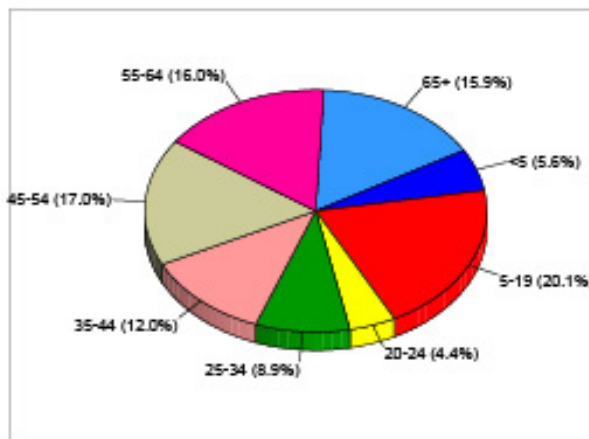

2010 Percent Hispanic Origin: 1.7%

Source: U.S. Bureau of the Census, 2000 Census of Population and Housing. ESRI forecasts for 2010 and 2015.

business@mt.gov
Missoula County, MT (30063)
Geography: County

2010 Percent Hispanic Origin: 3.1%

Source: U.S. Bureau of the Census, 2000 Census of Population and Housing. ESRI forecasts for 2010 and 2015.

business@mt.gov
Ravalli County, MT (30081)
Geography: County

Households

2010 Households by Income

2010 Population by Age

2010 Owner Occupied HUs by Value

2010 Employed 16+ by Occupation

2010 Population by Race

2010 Percent Hispanic Origin: 2.3%

Source: U.S. Bureau of the Census, 2000 Census of Population and Housing. ESRI forecasts for 2010 and 2015.