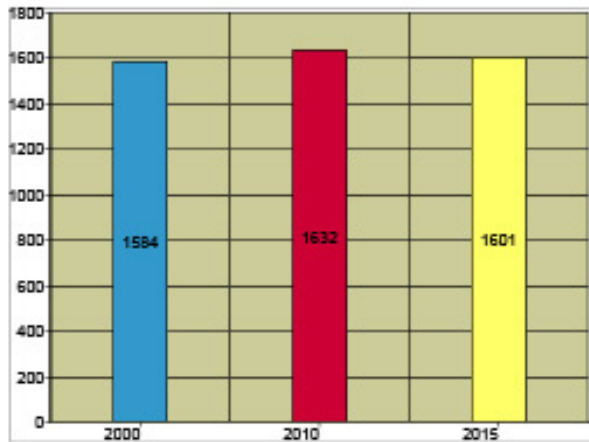

business@mt.gov
Mineral County, MT (30061)
Geography: County

Households

2010 Households by Income

2010 Population by Age

2010 Owner Occupied HUs by Value

2010 Employed 16+ by Occupation

2010 Population by Race

2010 Percent Hispanic Origin: 1.7%

Source: U.S. Bureau of the Census, 2000 Census of Population and Housing. ESRI forecasts for 2010 and 2015.

business@mt.gov
Missoula County, MT (30063)
Geography: County