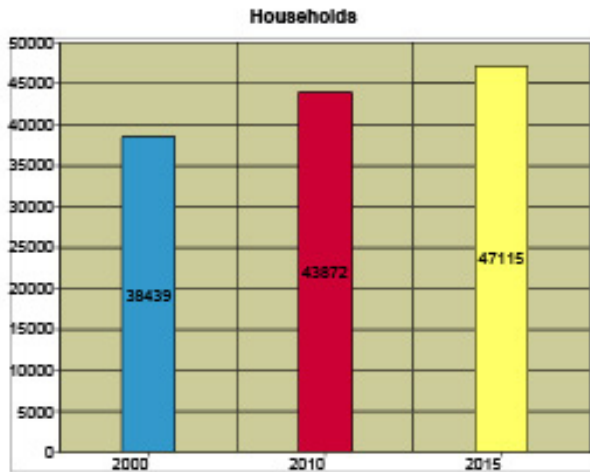

business@mt.gov
Mineral County, MT (30061)
Geography: County

Households

2010 Households by Income

2010 Population by Age

2010 Owner Occupied HUs by Value

2010 Employed 16+ by Occupation

2010 Population by Race

2010 Percent Hispanic Origin: 1.7%

Source: U.S. Bureau of the Census, 2000 Census of Population and Housing. ESRI forecasts for 2010 and 2015.

business@mt.gov
Missoula County, MT (30063)
Geography: County