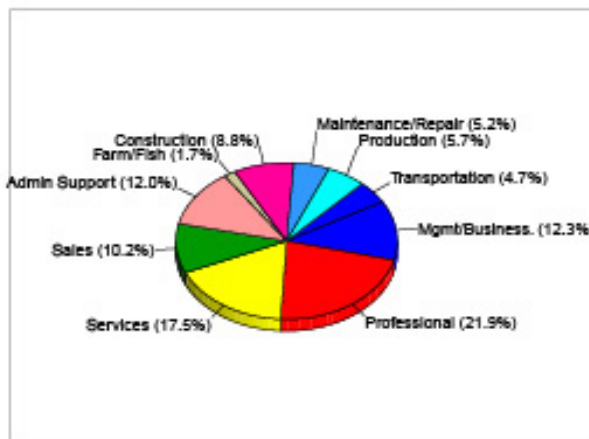

Households

2010 Households by Income

2010 Population by Age

2010 Owner Occupied HUs by Value

2010 Employed 16+ by Occupation

2010 Population by Race

2010 Percent Hispanic Origin: 2.3%

Source: U.S. Bureau of the Census, 2000 Census of Population and Housing. ESRI forecasts for 2010 and 2015.