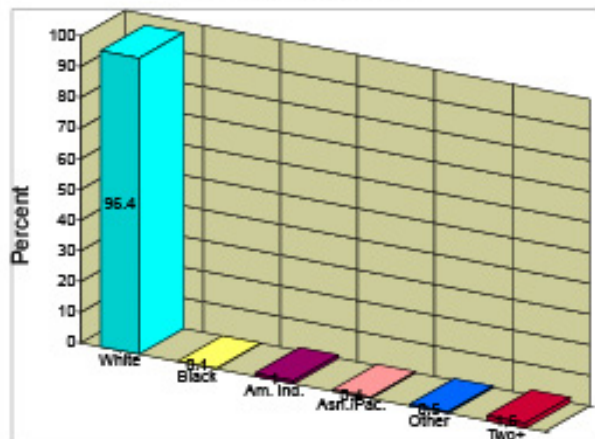

2010 Percent Hispanic Origin: 3.1%

Source: U.S. Bureau of the Census, 2000 Census of Population and Housing. ESRI forecasts for 2010 and 2015.

business@mt.gov
Ravalli County, MT (30081)
Geography: County

Households

2010 Households by Income

2010 Population by Age

2010 Owner Occupied HUs by Value

2010 Employed 16+ by Occupation

2010 Population by Race

2010 Percent Hispanic Origin: 2.3%

Source: U.S. Bureau of the Census, 2000 Census of Population and Housing. ESRI forecasts for 2010 and 2015.