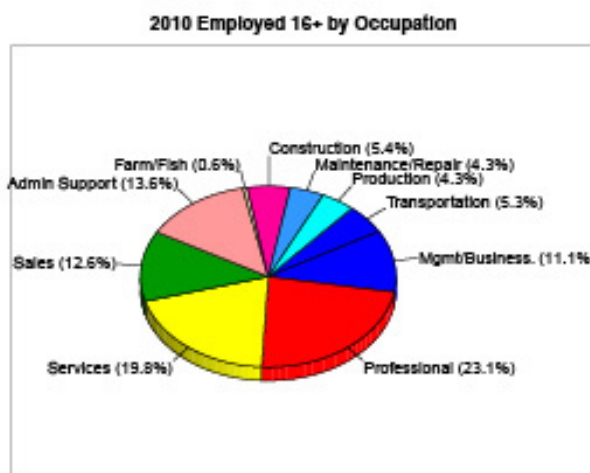

business@mt.gov
Mineral County, MT (30061)
Geography: County

Households

2010 Households by Income

2010 Population by Age

2010 Owner Occupied HUs by Value

2010 Employed 16+ by Occupation

2010 Population by Race

2010 Percent Hispanic Origin: 1.7%

Source: U.S. Bureau of the Census, 2000 Census of Population and Housing. ESRI forecasts for 2010 and 2015.

business@mt.gov
Missoula County, MT (30063)
Geography: County