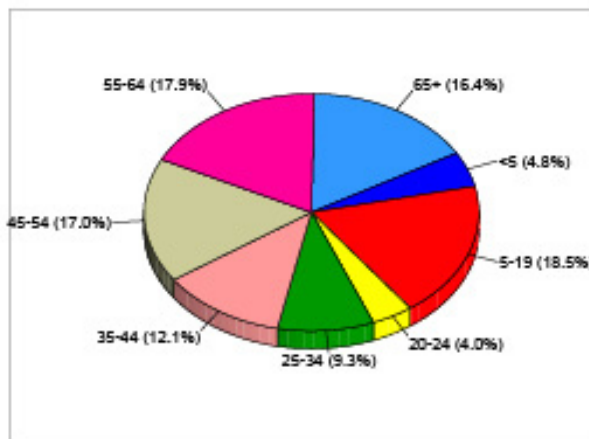

business@mt.gov
Mineral County, MT (30061)
Geography: County

Households

2010 Households by Income

2010 Population by Age

2010 Owner Occupied HUs by Value

2010 Employed 16+ by Occupation

2010 Population by Race

2010 Percent Hispanic Origin: 1.7%

Source: U.S. Bureau of the Census, 2000 Census of Population and Housing. ESRI forecasts for 2010 and 2015.

business@mt.gov
Missoula County, MT (30063)
Geography: County