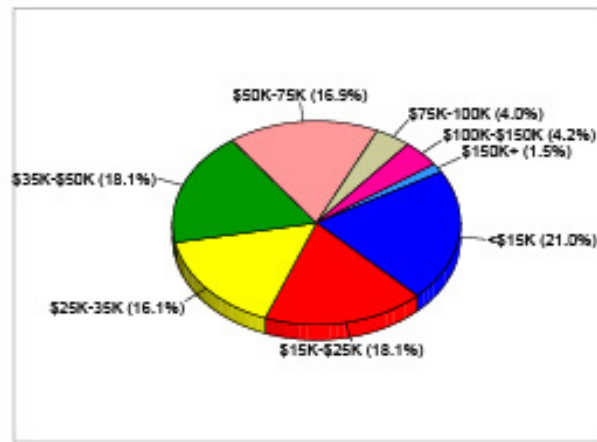

business@mt.gov
Mineral County, MT (30061)
Geography: County

Households

2010 Households by Income

2010 Population by Age

2010 Owner Occupied HUs by Value

2010 Employed 16+ by Occupation

2010 Population by Race

2010 Percent Hispanic Origin: 1.7%

Source: U.S. Bureau of the Census, 2000 Census of Population and Housing. ESRI forecasts for 2010 and 2015.

business@mt.gov
Missoula County, MT (30063)
Geography: County