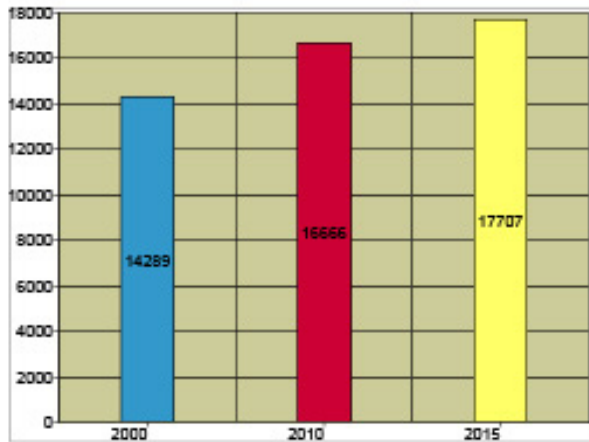

business@mt.gov
Ravalli County, MT (30081)
Geography: County

Households