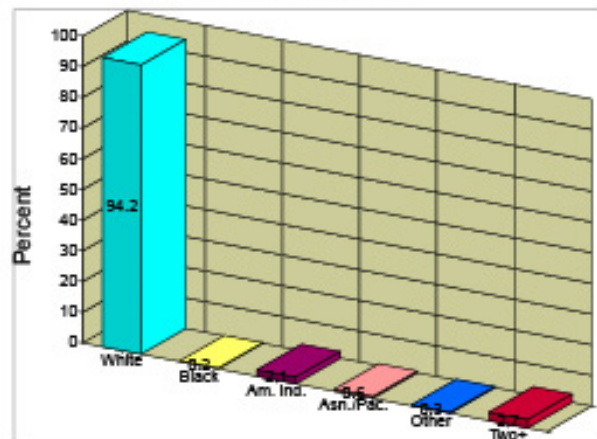

business@mt.gov
Mineral County, MT (30061)
Geography: County

Households

2010 Households by Income

2010 Population by Age

2010 Owner Occupied HUs by Value

2010 Employed 16+ by Occupation

2010 Population by Race

2010 Percent Hispanic Origin: 1.7%

Source: U.S. Bureau of the Census, 2000 Census of Population and Housing. ESRI forecasts for 2010 and 2015.

business@mt.gov
Missoula County, MT (30063)
Geography: County