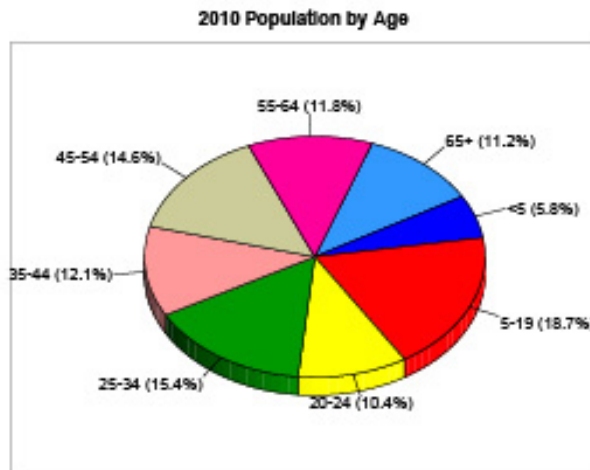

business@mt.gov
Mineral County, MT (30061)
Geography: County

Households

2010 Households by Income

2010 Population by Age

2010 Owner Occupied HUs by Value

2010 Employed 16+ by Occupation

2010 Population by Race

2010 Percent Hispanic Origin: 1.7%

Source: U.S. Bureau of the Census, 2000 Census of Population and Housing. ESRI forecasts for 2010 and 2015.

business@mt.gov
Missoula County, MT (30063)
Geography: County